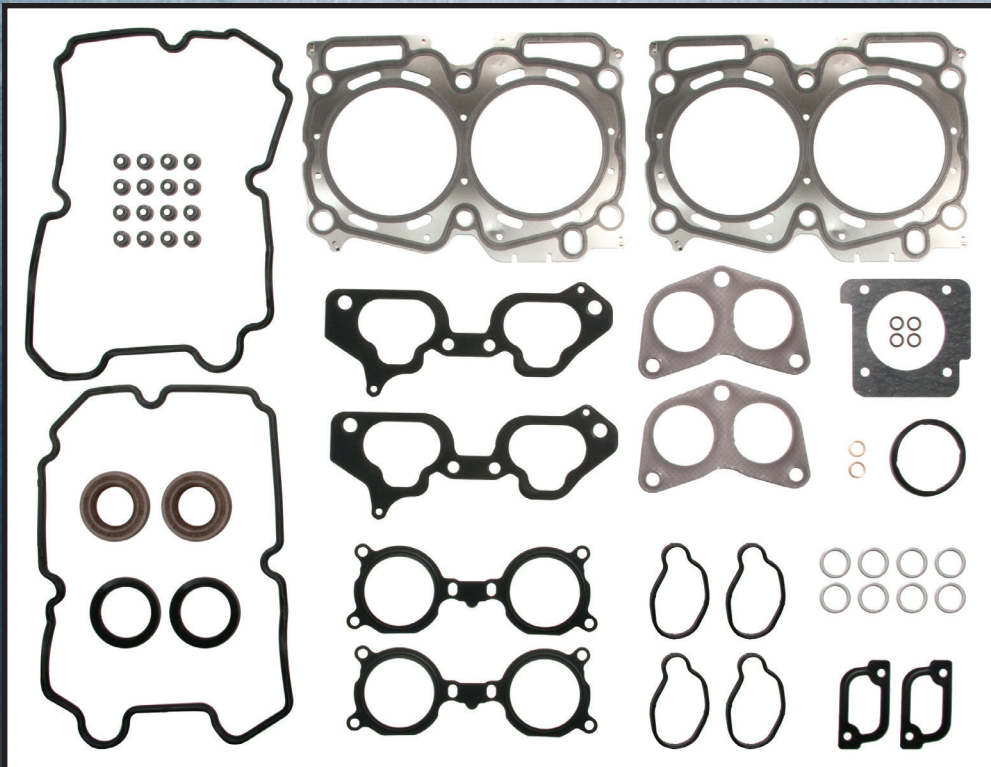

## ***MAHLE Original has the gaskets for ALL THREE Subaru Impreza WRX engines!***

*MAHLE Aftermarket has **17** different gasket sets available, including:*

- *Head sets*
- *Manifold sets*
- *Turbo sets*
- *Lower sets*
- *Valve cover sets*
- ...And head bolts

*We've got the EJ253 and EJ30D engines covered too.*

*MAHLE Original part #HS54461*

***No more trips to the dealer looking for one elusive gasket or o-ring, it's all here! Need gaskets for your Subaru... DEMAND MAHLE Original!***