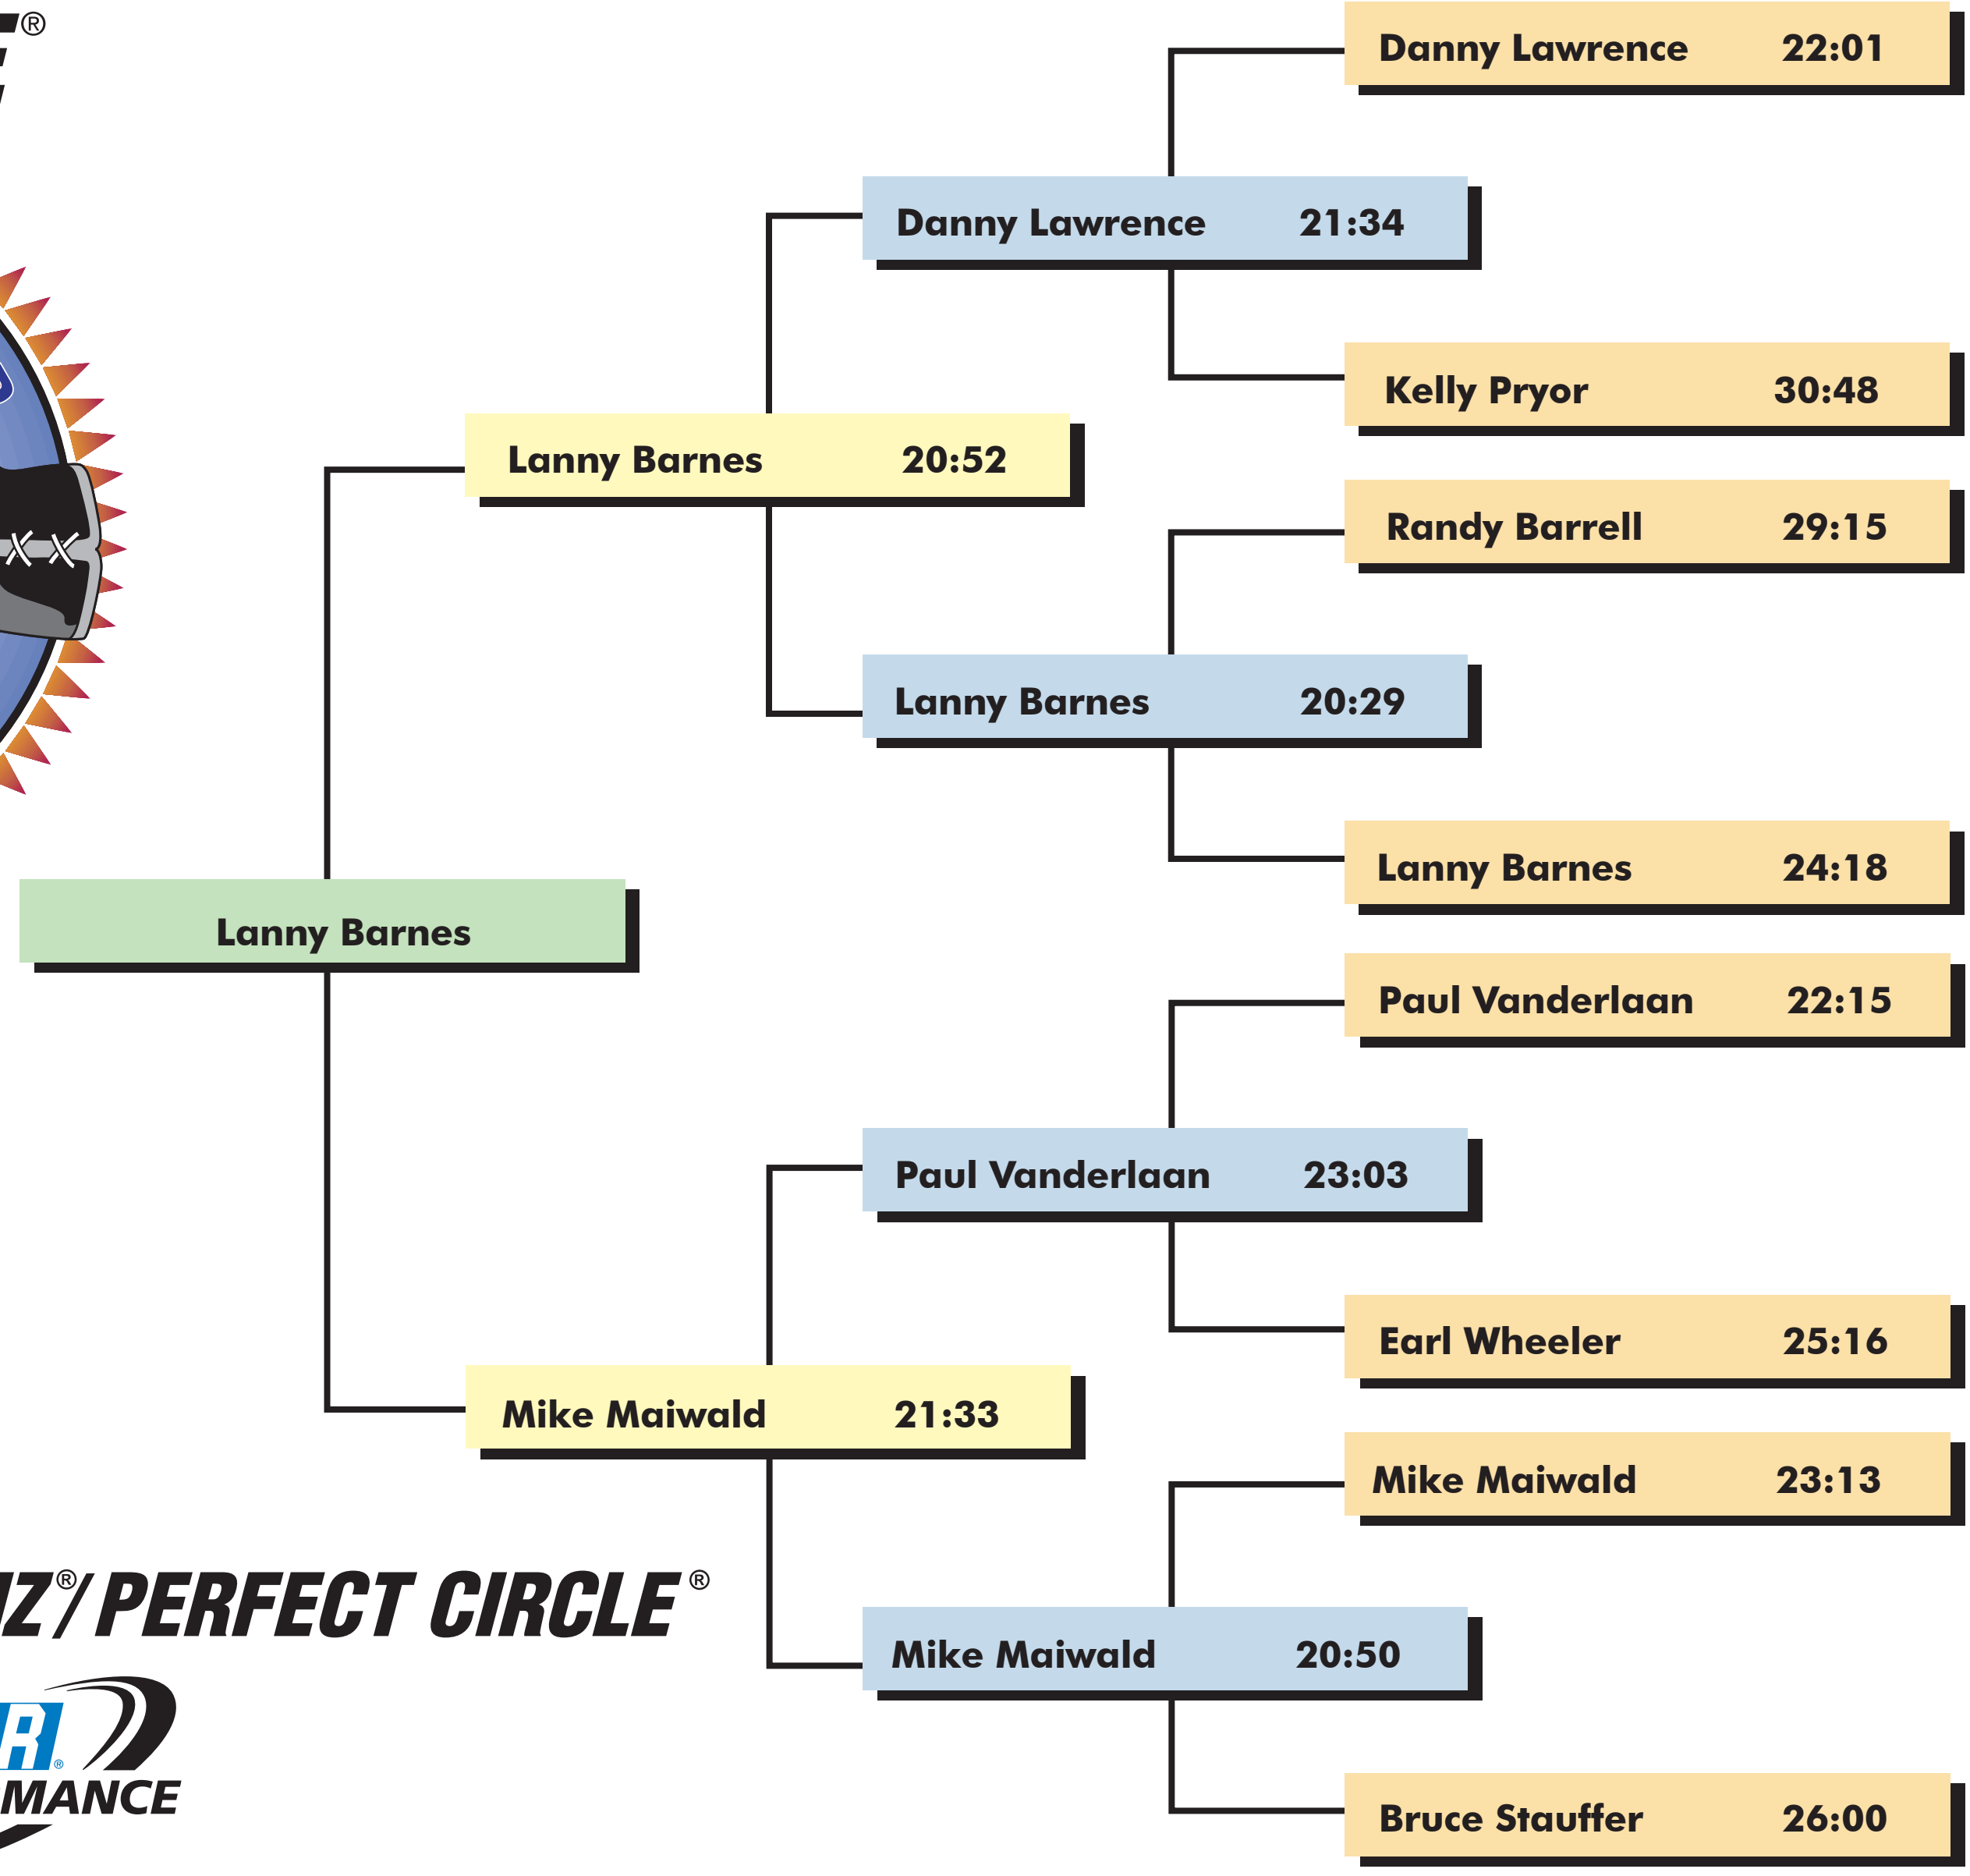

# CLEVITE®

**CLEVITE®/VICTOR REINZ®/PERFECT CIRCLE®**

Danny Lawrence	22:26
Paul Vanderlaan	23:27
Mike Maiwald	24:44
Randy Barrell	24:48
Lanny Barnes	24:56
Bruce Stauffer	25:17
Earl Wheeler	26:07
Kelly Pryor	28:17
Scott Corriher	28:26
Bob Fisher	29:31
Bill Bruner	31:46
Bo Montgomery	34:15
Ed Lesley	38:06
Brad Thrower	43:35

\*All listed times include any applicable penalties.