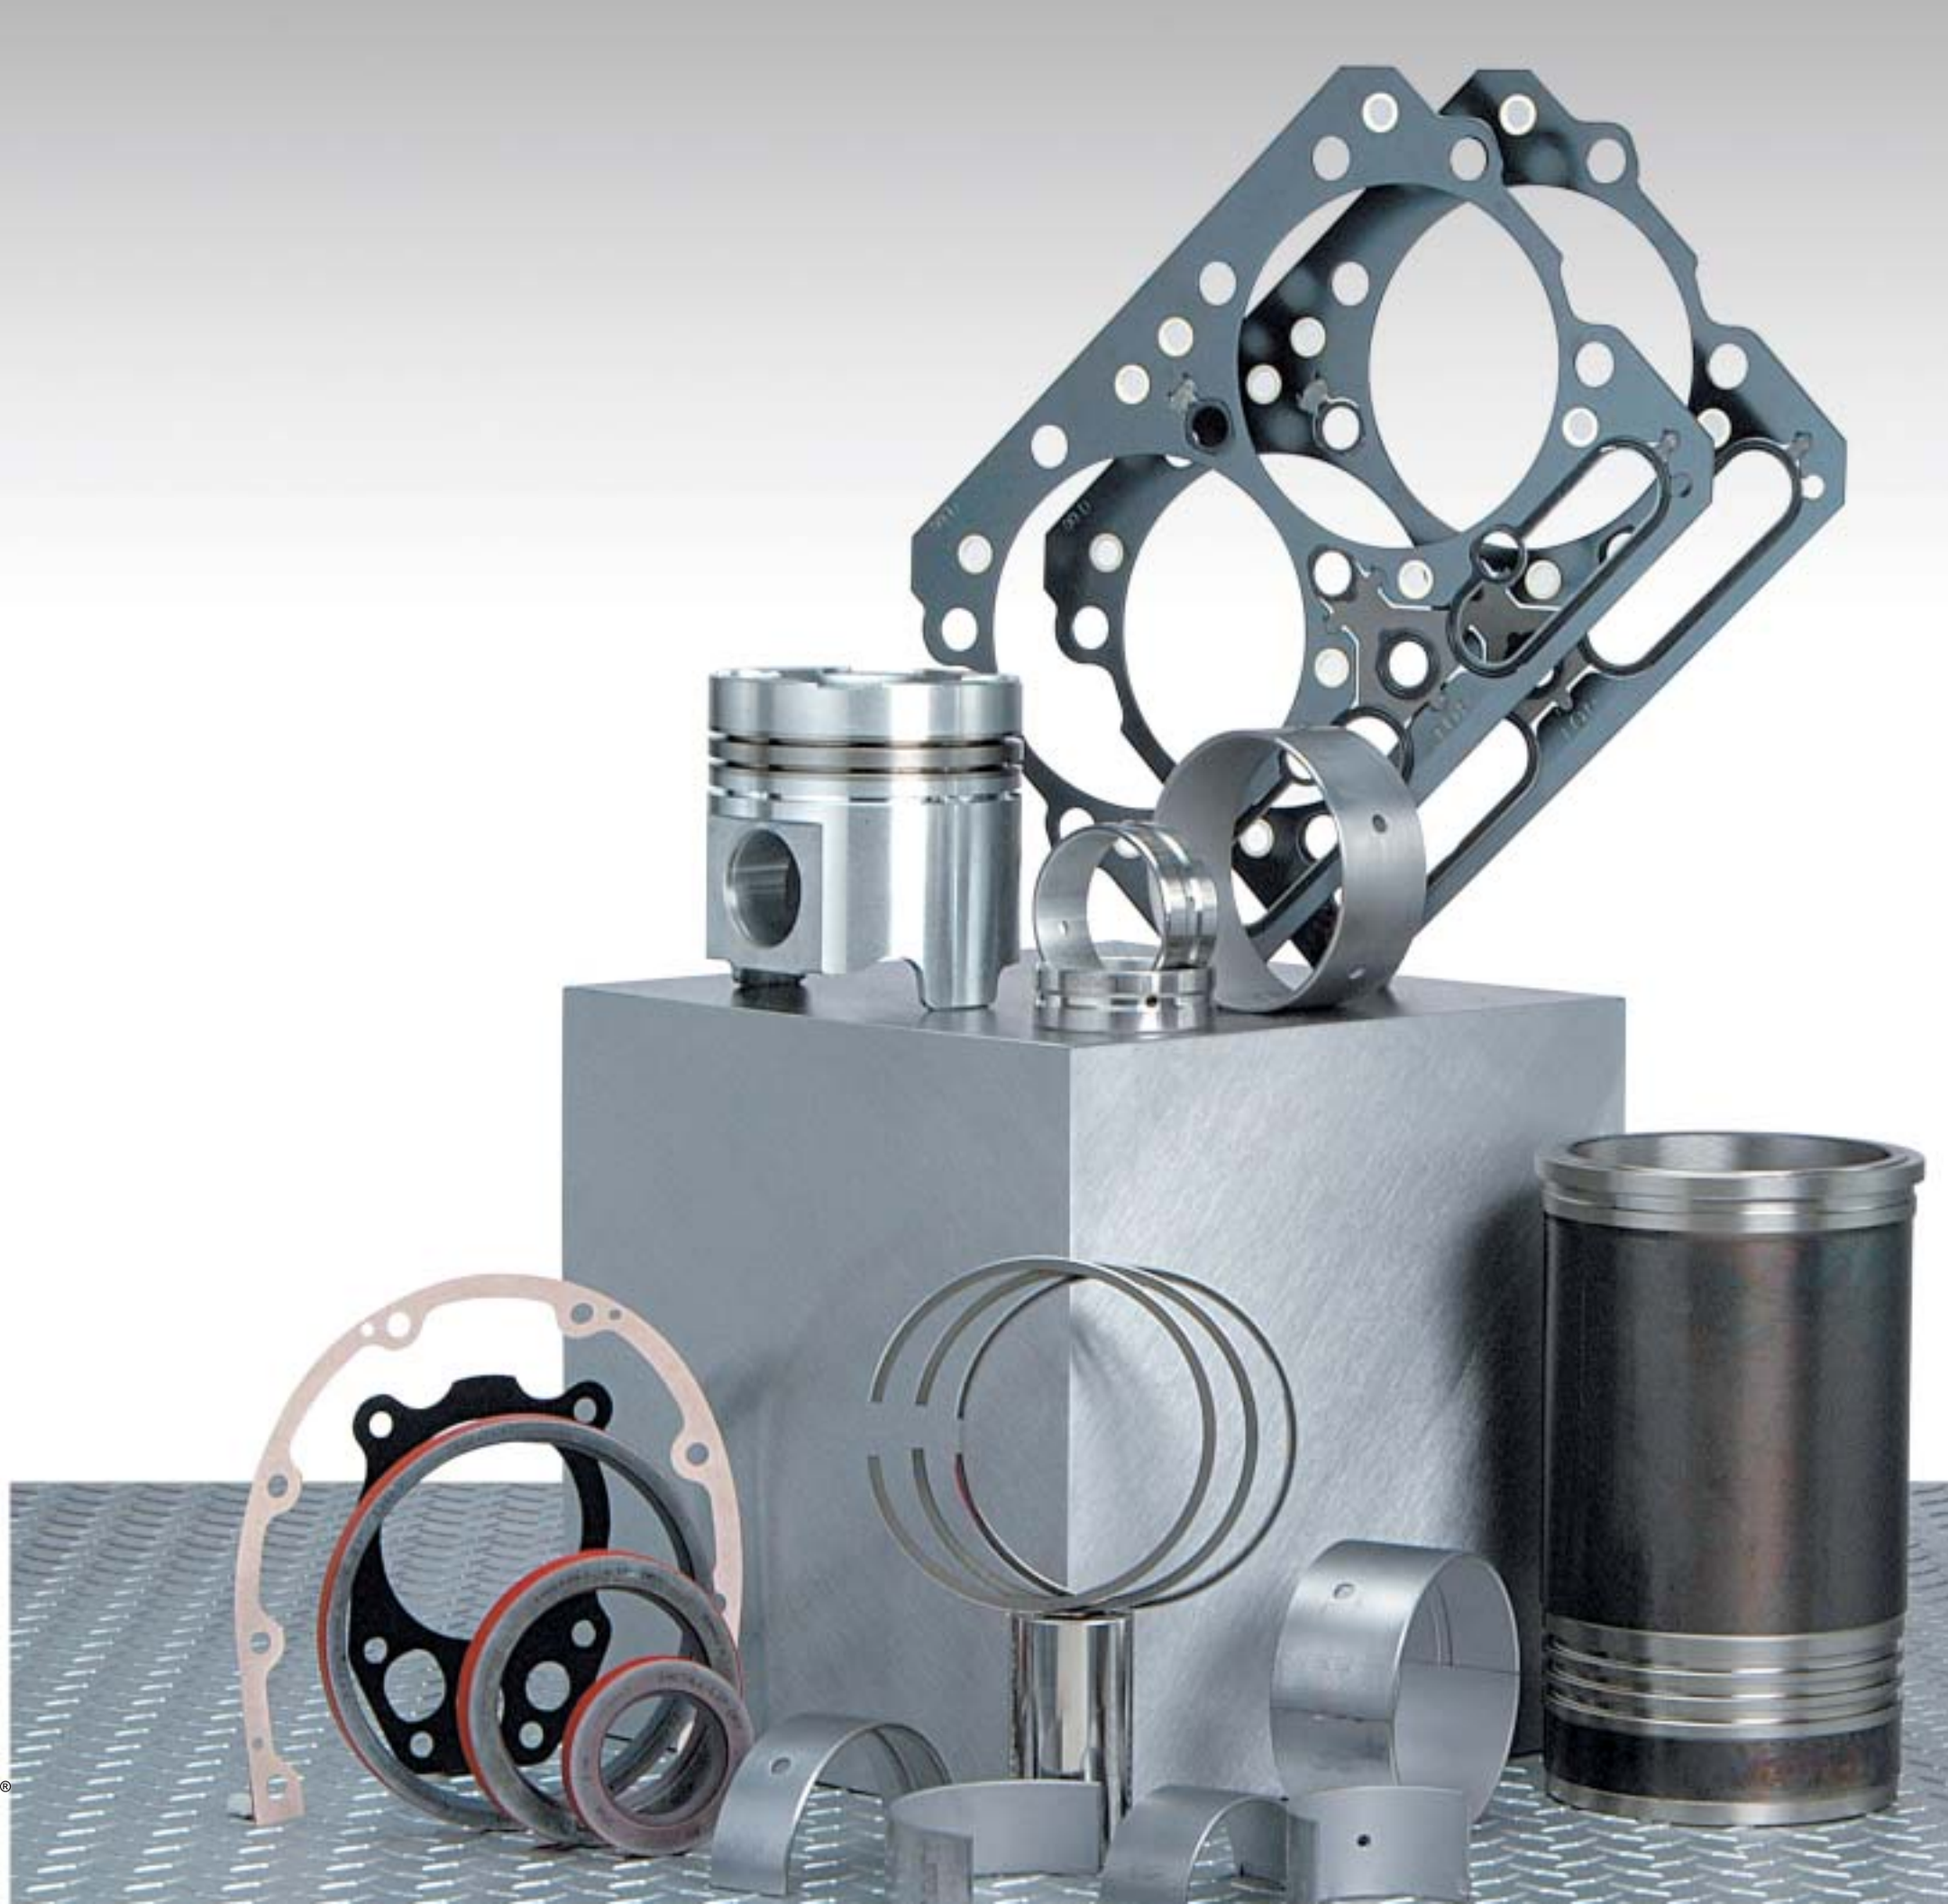

**CLEVITE®
VICTOR REINZ®
PERFECT CIRCLE®**

www.engineparts.com

Clevite® Issue
3-200-02SUPP
Supersedes Issue Dated 2002
WEATHERLY INDEX 300

CLEVITE®
ENGINE PARTS
VICTOR REINZ®
GASKETS
PERFECT CIRCLE®
PISTON RINGS

Heavy Duty Engine Parts Catalog Supplement