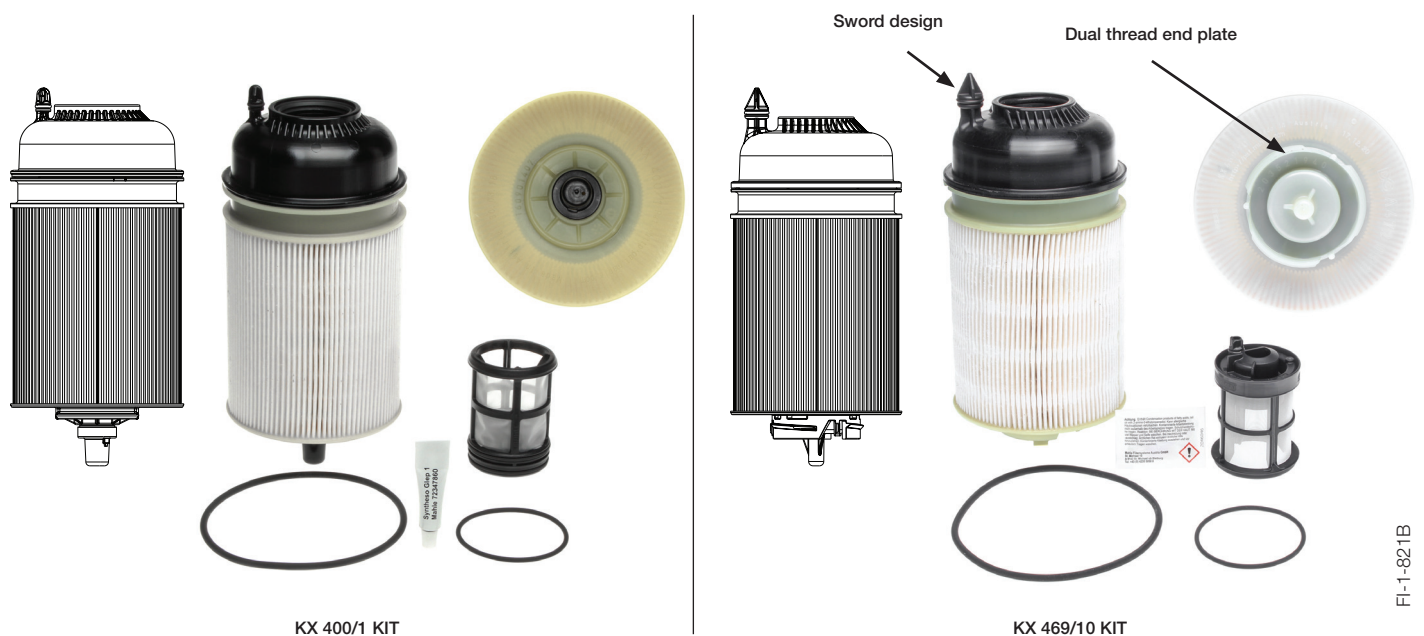

Demand the Best

MAHLE

Detroit DD13, DD15 & DD16 Fuel Filter Kits

The MAHLE® KX 400/1 KIT and KX 469/10 KIT fuel filter kits are available to service the Detroit™ DD13®, DD15®, and DD16® engines. These fuel filters use patented technology, allowing for easier filter removal and less mess. The KX 469/10 KIT utilizes a sword design to guide the filter during installation and the need to disengage the whole housing isn't required.

These filter kits include:

- Fuel filter
- O-rings
- Basket Strainer – traps smaller particles which were not filtered out by the filter itself

Specification	KX 400/1 KIT	KX 469/10 KIT
Engine Application	DD13 (2011-2021) / DD15 (2011- 2020) / DD16 (2011-202X)	DD13 (2021-202X) / DD15 (2020-202X)
Dimensions (Height / Dia.)	10.01 / 4.59 in (254.4 / 116.6 mm)	10.17 / 4.61 in (258.5 / 117.2 mm)
OE interchange(s)	4720900451 / 4720900551 / 4720900651 / A4700903151 / A4720900651	4720921405 / 4720912705